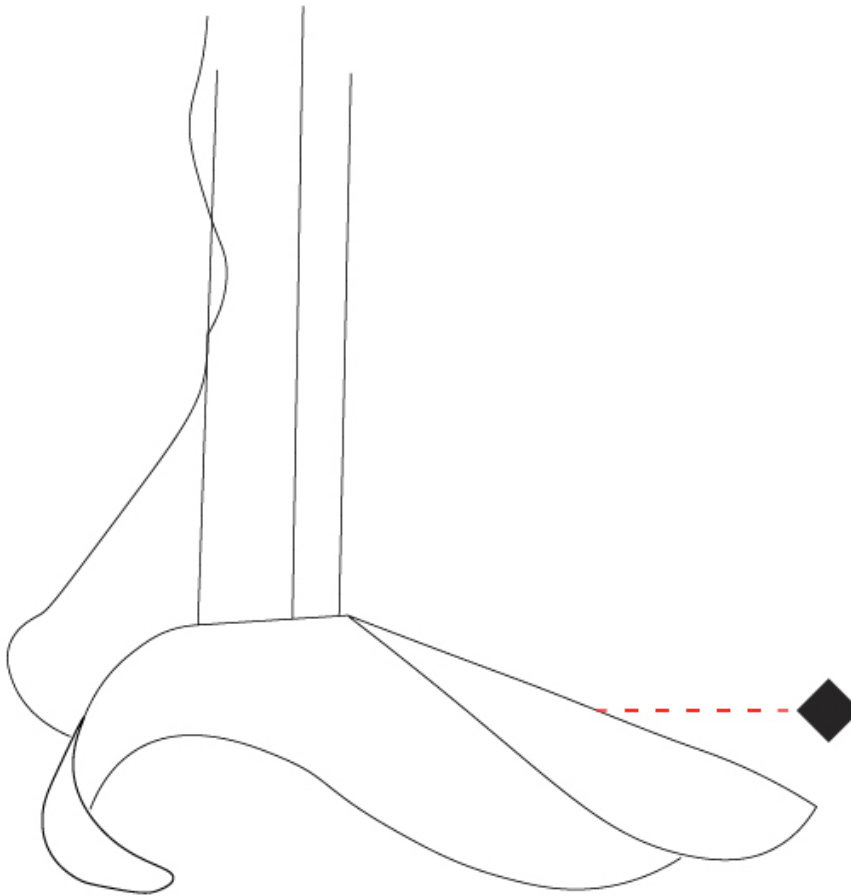

D131483-

PROJECT

TYPE

SPECIFIER

QUANTITY

DATE

D